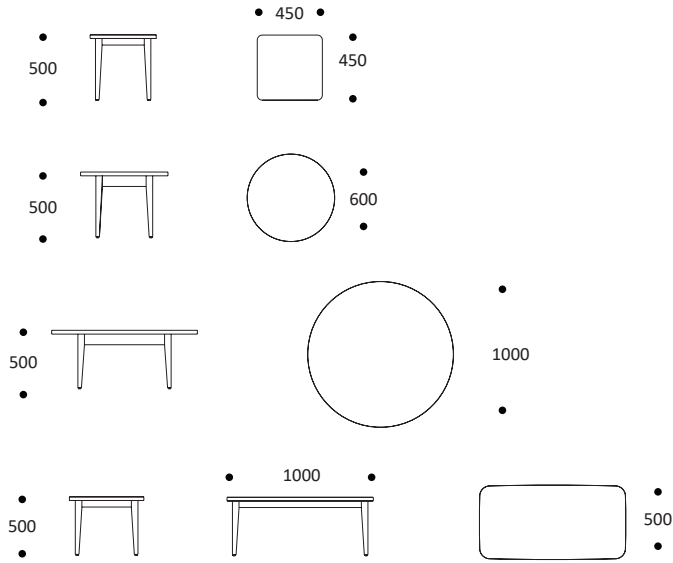

With custom finishes also available- retreat is sure to be the perfect compliment to any space.

SPECIFICATIONS

Retreat Range	Dining Table Occasional Table Console Table Bedside Table (refer retreat bedside brochure) Custom options available
Options	Square, Round, Rectangle or Clover top
Features	Solid oak tapered legs Rounded corners
Finishes	Timber legs and Veneer top with 2mm solid edge Clear stain as standard (Other stains available) Prefinished Board (Laminex/Polytec standard) Timber legs stained to match prefinished colours
Warranty	10 years

Dimensions

Occasional Tables

Dining Tables

Console Tables