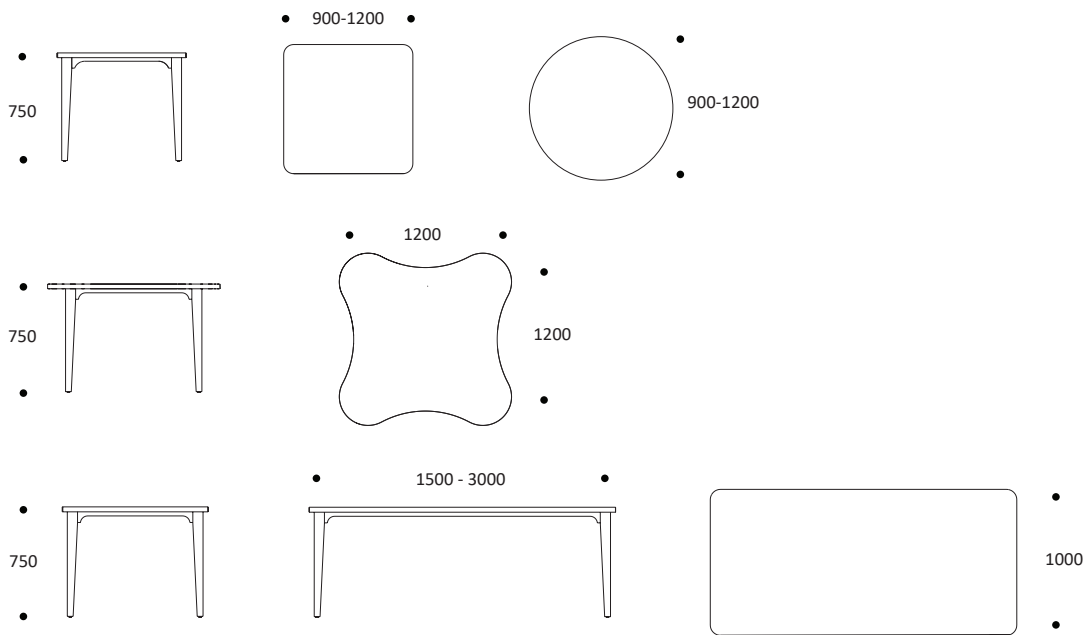

With custom finishes also available- retreat is sure to be the perfect compliment to any space.

SPECIFICATIONS

Retreat Range	Dining Table Occasional Table Console Table Bedside Table (refer retreat bedside brochure) Custom options available
Options	Square, Round, Rectangle or Clover top
Features	Solid oak tapered legs Rounded corners
Finishes	Timber legs and Veneer top with 2mm solid edge Clear stain as standard (Other stains available) Prefinished Board (Laminex/Polytec standard) Timber legs stained to match prefinished colours
Warranty	10 years

Dimensions

Occasional Tables

Dining Tables

Console Tables