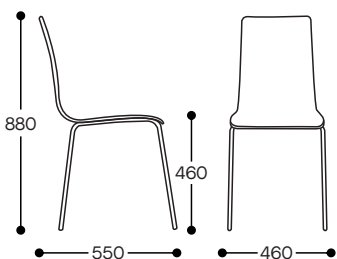

workspace

commercial furniture

Make ————— Space ————— Work

Quadra

SYDNEY ————— MELBOURNE ————— ADELAIDE ————— CANBERRA ————— BRISBANE

www.workspace.com.au

Quadra

Quadra is a sleek, versatile seating solution with a slim, bent Beech plywood shell, available unupholstered, partly, or fully upholstered. The chair features a high-back shell and two frame options – a minimal 4-leg or sled base – and offers stability and comfort in a lightweight design. The range includes a low-back stool with sled frames in two height options.

Frame Finishes:

- Lightweight chrome as standard
- Powder coat colours available on request

Features:

- Chairs are stackable up to 8 high
- Stools are stackable up to 4 high (not recommended for white paint option)
- On upholstered sled versions use stacking pad for better results
- Can be fully disassembled for recycling or to be re-purposed

Warranty:

5 years

DIMENSIONS

Chair with 4-Leg Base

Chair with Sled Base

Stool with Sled Base (630 SH)

Stool with Sled Base (730 SH)