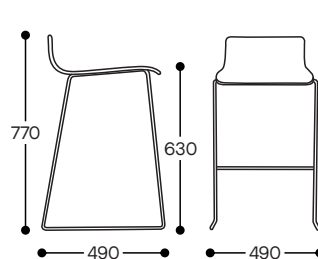

Frame Finishes:

- Lightweight chrome as standard
- Powder coat colours available on request

Features:

- Chairs are stackable up to 8 high
- Stools are stackable up to 4 high (not recommended for white paint option)
- On upholstered sled versions use stacking pad for better results
- Can be fully disassembled for recycling or to be re-purposed

Warranty:

5 years

DIMENSIONS

Chair with 4-Leg Base

Chair with Sled Base

Stool with Sled Base (630 SH)

Stool with Sled Base (730 SH)