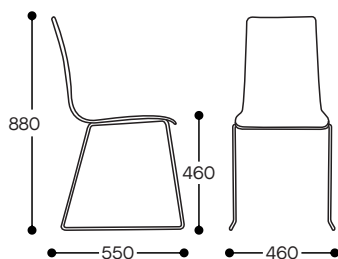

Frame Finishes:

- Lightweight chrome as standard
- Powder coat colours available on request

Features:

- Chairs are stackable up to 8 high
- Stools are stackable up to 4 high (not recommended for white paint option)
- On upholstered sled versions use stacking pad for better results
- Can be fully disassembled for recycling or to be re-purposed

Warranty:

5 years

DIMENSIONS

Chair with 4-Leg Base

Chair with Sled Base

Stool with Sled Base (630 SH)

Stool with Sled Base (730 SH)