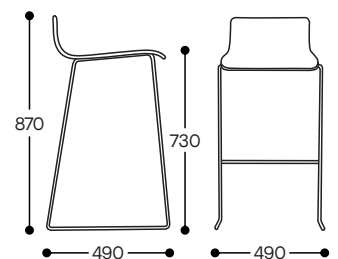

Warranty:

5 years

DIMENSIONS

Chair with 4-Leg Base

Chair with Sled Base

Stool with Sled Base (630 SH)

Stool with Sled Base (730 SH)