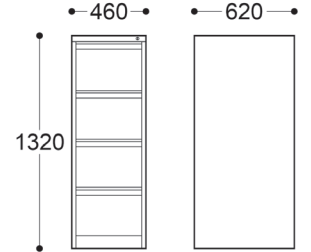

# DIMENSIONS

2 Drawer Lateral Filing Cabinet

3 Drawer Lateral Filing Cabinet

4 Drawer Lateral Filing Cabinet

Mobile Pedestal

Mobile Pedestal with Upholstered Seat

3 Drawer Filing Cabinet

4 Drawer Filing Cabinet

Right Hand Mobile Caddy

Left Hand Mobile Caddy

Left Hand Mobile Caddy with Upholstered Seat

1 Shelf Tambour Unit

2 Shelf Tambour Unit (1020H)

2 Shelf Sliding Door Unit

5 Shelf Tambour Unit

2 Shelf Tambour Unit (1200H)

Hole diameter: 200mm

Planter Box for 3 Pots