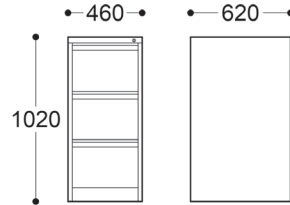

# DIMENSIONS

2 Drawer Lateral Filing Cabinet

3 Drawer Lateral Filing Cabinet

4 Drawer Lateral Filing Cabinet

Mobile Pedestal

Mobile Pedestal with Upholstered Seat

3 Drawer Filing Cabinet

4 Drawer Filing Cabinet

Hole diameter: 200mm

Planter Box for 3 Pots