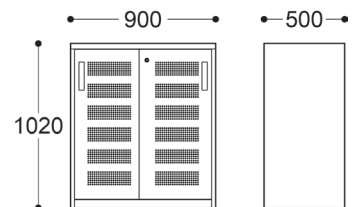

# DIMENSIONS

2 Drawer Lateral Filing Cabinet

3 Drawer Lateral Filing Cabinet

4 Drawer Lateral Filing Cabinet

Mobile Pedestal

Mobile Pedestal with Upholstered Seat

3 Drawer Filing Cabinet

4 Drawer Filing Cabinet

Right Hand Mobile Caddy

Left Hand Mobile Caddy

Left Hand Mobile Caddy with Upholstered Seat

1 Shelf Tambour Unit

2 Shelf Tambour Unit (1020H)

2 Shelf Sliding Door Unit

5 Shelf Tambour Unit

2 Shelf Tambour Unit (1200H)

Hole diameter: 200mm

Planter Box for 3 Pots