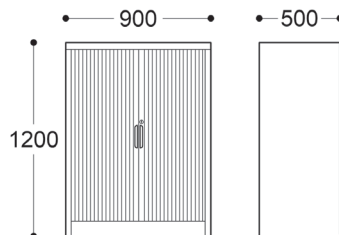

# DIMENSIONS

2 Drawer Lateral Filing Cabinet

3 Drawer Lateral Filing Cabinet

4 Drawer Lateral Filing Cabinet

Mobile Pedestal

Mobile Pedestal with Upholstered Seat

3 Drawer Filing Cabinet

4 Drawer Filing Cabinet

Right Hand Mobile Caddy

Left Hand Mobile Caddy

Left Hand Mobile Caddy with Upholstered Seat

1 Shelf Tambour Unit

2 Shelf Tambour Unit (1020H)

2 Shelf Sliding Door Unit

5 Shelf Tambour Unit

2 Shelf Tambour Unit (1200H)

Hole diameter: 200mm

Planter Box for 3 Pots