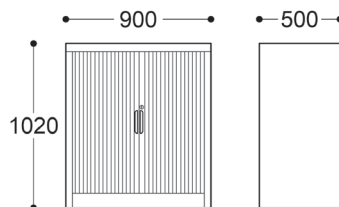

# DIMENSIONS

2 Drawer Lateral Filing Cabinet

3 Drawer Lateral Filing Cabinet

4 Drawer Lateral Filing Cabinet

Mobile Pedestal

Mobile Pedestal with Upholstered Seat

3 Drawer Filing Cabinet

4 Drawer Filing Cabinet

Right Hand Mobile Caddy

Left Hand Mobile Caddy

Left Hand Mobile Caddy with Upholstered Seat

1 Shelf Tambour Unit

2 Shelf Tambour Unit (1020H)

2 Shelf Sliding Door Unit

5 Shelf Tambour Unit

2 Shelf Tambour Unit (1200H)

Hole diameter: 200mm

Planter Box for 3 Pots