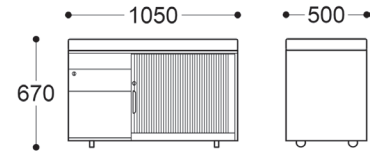

Left Hand Mobile Caddy with Upholstered Seat