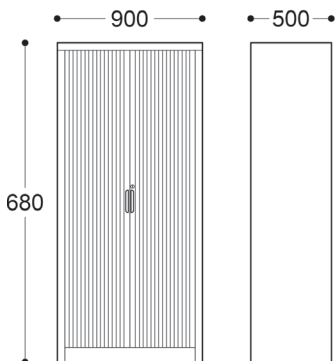

# DIMENSIONS

2 Drawer Lateral Filing Cabinet

3 Drawer Lateral Filing Cabinet

4 Drawer Lateral Filing Cabinet

Mobile Pedestal

Mobile Pedestal with Upholstered Seat

3 Drawer Filing Cabinet

4 Drawer Filing Cabinet

Right Hand Mobile Caddy

Left Hand Mobile Caddy

Left Hand Mobile Caddy with Upholstered Seat

1 Shelf Tambour Unit

2 Shelf Tambour Unit (1020H)

2 Shelf Sliding Door Unit

5 Shelf Tambour Unit

2 Shelf Tambour Unit (1200H)

Hole diameter: 200mm

Planter Box for 3 Pots