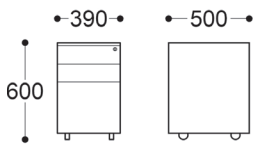

# DIMENSIONS

2 Drawer Lateral Filing Cabinet

3 Drawer Lateral Filing Cabinet

4 Drawer Lateral Filing Cabinet

Mobile Pedestal

Mobile Pedestal with Upholstered Seat

3 Drawer Filing Cabinet

4 Drawer Filing Cabinet

Hole diameter: 200mm

Planter Box for 3 Pots