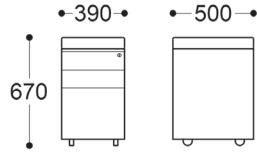

# DIMENSIONS

2 Drawer Lateral Filing Cabinet

3 Drawer Lateral Filing Cabinet

4 Drawer Lateral Filing Cabinet

Mobile Pedestal

Mobile Pedestal with Upholstered Seat

3 Drawer Filing Cabinet

4 Drawer Filing Cabinet

Right Hand Mobile Caddy

Left Hand Mobile Caddy

Left Hand Mobile Caddy with Upholstered Seat

1 Shelf Tambour Unit

2 Shelf Tambour Unit (1020H)

2 Shelf Sliding Door Unit

5 Shelf Tambour Unit

2 Shelf Tambour Unit (1200H)

Hole diameter: 200mm

Planter Box for 3 Pots