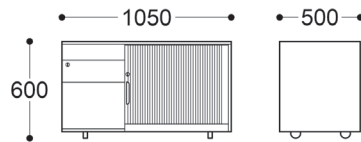

DIMENSIONS

2 Drawer Lateral Filing Cabinet

3 Drawer Lateral Filing Cabinet

4 Drawer Lateral Filing Cabinet

Mobile Pedestal

Mobile Pedestal with Upholstered Seat

3 Drawer Filing Cabinet

4 Drawer Filing Cabinet

Right Hand Mobile Caddy

Left Hand Mobile Caddy

Left Hand Mobile Caddy with Upholstered Seat

1 Shelf Tambour Unit

2 Shelf Tambour Unit (1020H)

2 Shelf Sliding Door Unit

5 Shelf Tambour Unit

2 Shelf Tambour Unit (1200H)

Hole diameter: 200mm

Planter Box for 3 Pots