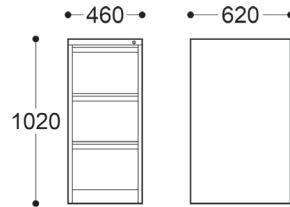

DIMENSIONS

2 Drawer Lateral Filing Cabinet

3 Drawer Lateral Filing Cabinet

4 Drawer Lateral Filing Cabinet

Mobile Pedestal

Mobile Pedestal with Upholstered Seat

3 Drawer Filing Cabinet

4 Drawer Filing Cabinet

Hole diameter: 200mm

Planter Box for 3 Pots