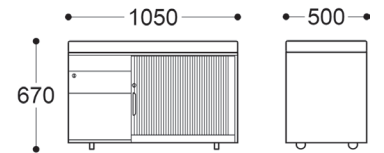

DIMENSIONS

2 Drawer Lateral Filing Cabinet

3 Drawer Lateral Filing Cabinet

4 Drawer Lateral Filing Cabinet

Mobile Pedestal

Mobile Pedestal with Upholstered Seat

3 Drawer Filing Cabinet

4 Drawer Filing Cabinet

Right Hand Mobile Caddy

Left Hand Mobile Caddy

Left Hand Mobile Caddy with Upholstered Seat

1 Shelf Tambour Unit

2 Shelf Tambour Unit (1020H)

2 Shelf Sliding Door Unit

5 Shelf Tambour Unit

2 Shelf Tambour Unit (1200H)

Hole diameter: 200mm

Planter Box for 3 Pots