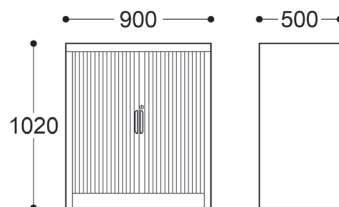

DIMENSIONS

2 Drawer Lateral Filing Cabinet

3 Drawer Lateral Filing Cabinet

4 Drawer Lateral Filing Cabinet

Mobile Pedestal

Mobile Pedestal with Upholstered Seat

3 Drawer Filing Cabinet

4 Drawer Filing Cabinet

Right Hand Mobile Caddy

Left Hand Mobile Caddy

Left Hand Mobile Caddy with Upholstered Seat

1 Shelf Tambour Unit

2 Shelf Tambour Unit (1020H)

2 Shelf Sliding Door Unit

5 Shelf Tambour Unit

2 Shelf Tambour Unit (1200H)

Hole diameter: 200mm

Planter Box for 3 Pots