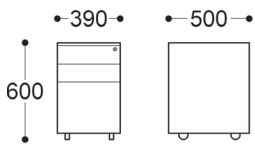

DIMENSIONS

2 Drawer Lateral Filing Cabinet

3 Drawer Lateral Filing Cabinet

4 Drawer Lateral Filing Cabinet

Mobile Pedestal

Mobile Pedestal with Upholstered Seat

3 Drawer Filing Cabinet

4 Drawer Filing Cabinet

Right Hand Mobile Caddy

Left Hand Mobile Caddy

Left Hand Mobile Caddy with Upholstered Seat

1 Shelf Tambour Unit

2 Shelf Tambour Unit (1020H)

2 Shelf Sliding Door Unit

5 Shelf Tambour Unit

2 Shelf Tambour Unit (1200H)

Hole diameter: 200mm

Planter Box for 3 Pots