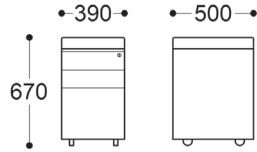

DIMENSIONS

2 Drawer Lateral Filing Cabinet

3 Drawer Lateral Filing Cabinet

4 Drawer Lateral Filing Cabinet

Mobile Pedestal

Mobile Pedestal with Upholstered Seat

3 Drawer Filing Cabinet

4 Drawer Filing Cabinet

Right Hand Mobile Caddy

Left Hand Mobile Caddy

Left Hand Mobile Caddy with Upholstered Seat

1 Shelf Tambour Unit

2 Shelf Tambour Unit (1020H)

2 Shelf Sliding Door Unit

5 Shelf Tambour Unit

2 Shelf Tambour Unit (1200H)

Hole diameter: 200mm

Planter Box for 3 Pots