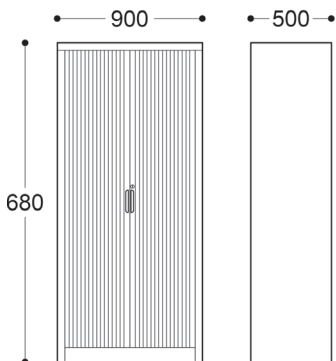

DIMENSIONS

2 Drawer Lateral Filing Cabinet

3 Drawer Lateral Filing Cabinet

4 Drawer Lateral Filing Cabinet

Mobile Pedestal

Mobile Pedestal with Upholstered Seat

3 Drawer Filing Cabinet

4 Drawer Filing Cabinet

Right Hand Mobile Caddy

Left Hand Mobile Caddy

Left Hand Mobile Caddy with Upholstered Seat

1 Shelf Tambour Unit

2 Shelf Tambour Unit (1020H)

2 Shelf Sliding Door Unit

5 Shelf Tambour Unit

2 Shelf Tambour Unit (1200H)

Hole diameter: 200mm

Planter Box for 3 Pots