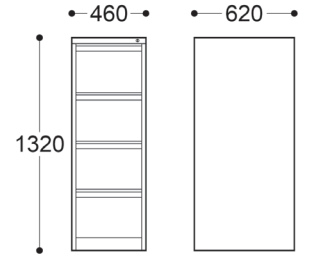

DIMENSIONS

2 Drawer Lateral Filing Cabinet

3 Drawer Lateral Filing Cabinet

4 Drawer Lateral Filing Cabinet

Mobile Pedestal

Mobile Pedestal with Upholstered Seat

3 Drawer Filing Cabinet

4 Drawer Filing Cabinet

Right Hand Mobile Caddy

Left Hand Mobile Caddy

Left Hand Mobile Caddy with Upholstered Seat

1 Shelf Tambour Unit

2 Shelf Tambour Unit (1020H)

2 Shelf Sliding Door Unit

5 Shelf Tambour Unit

2 Shelf Tambour Unit (1200H)

Hole diameter: 200mm

Planter Box for 3 Pots