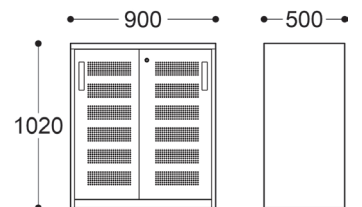

DIMENSIONS

2 Drawer Lateral Filing Cabinet

3 Drawer Lateral Filing Cabinet

4 Drawer Lateral Filing Cabinet

Mobile Pedestal

Mobile Pedestal with Upholstered Seat

3 Drawer Filing Cabinet

4 Drawer Filing Cabinet

Right Hand Mobile Caddy

Left Hand Mobile Caddy

Left Hand Mobile Caddy with Upholstered Seat

1 Shelf Tambour Unit

2 Shelf Tambour Unit (1020H)

2 Shelf Sliding Door Unit

5 Shelf Tambour Unit

2 Shelf Tambour Unit (1200H)

Hole diameter: 200mm

Planter Box for 3 Pots