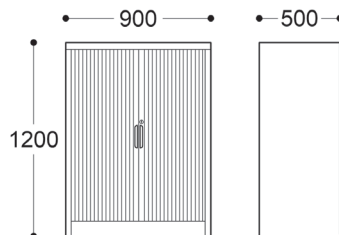

DIMENSIONS

2 Drawer Lateral Filing Cabinet

3 Drawer Lateral Filing Cabinet

4 Drawer Lateral Filing Cabinet

Mobile Pedestal

Mobile Pedestal with Upholstered Seat

3 Drawer Filing Cabinet

4 Drawer Filing Cabinet

Right Hand Mobile Caddy

Left Hand Mobile Caddy

Left Hand Mobile Caddy with Upholstered Seat

1 Shelf Tambour Unit

2 Shelf Tambour Unit (1020H)

2 Shelf Sliding Door Unit

5 Shelf Tambour Unit

2 Shelf Tambour Unit (1200H)

Hole diameter: 200mm

Planter Box for 3 Pots