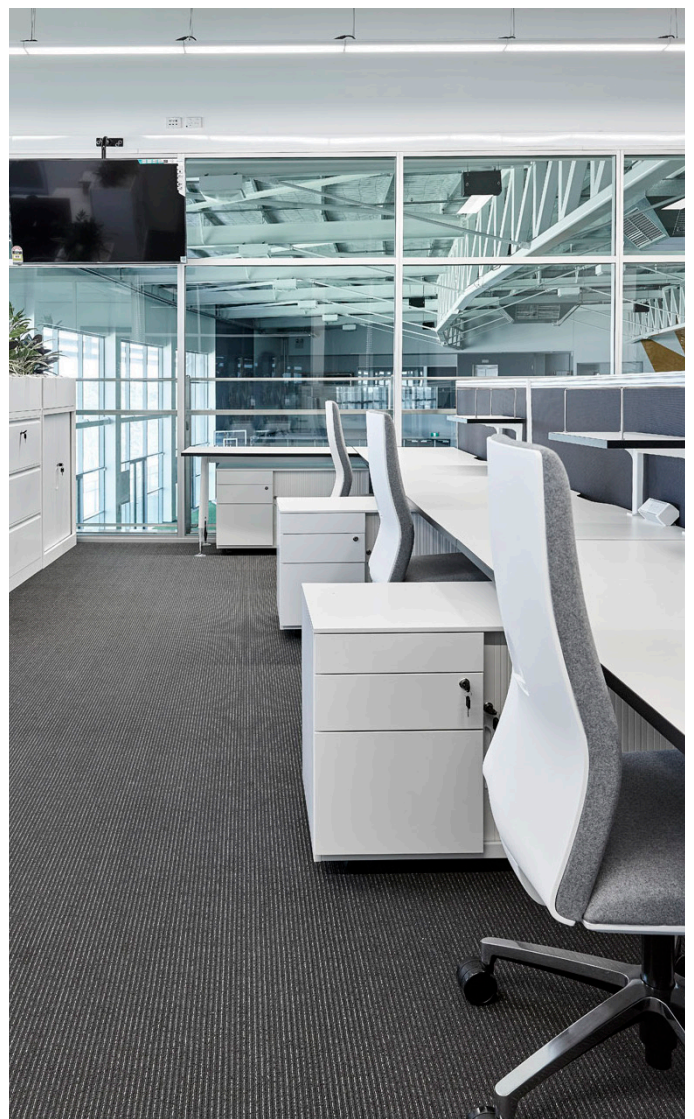

SPECIFICATIONS

Range:

Mobile Pedestal (includes pencil tray and is available with optional upholstered seat)

Mobile Caddy (includes adjustable shelf, pencil tray and is available with optional upholstered seat)

Tambour Units

Lateral File

Filing cabinet

Sliding Door Unit

Planter Box

Features:

Fully lockable with anti-tilt mechanism and stainless steel locks

Solid steel construction

Nylon castors (where applicable)

See over page for sizing/configurations

Options:

Adjustable shelving or shelf dividers

Finishes:

White satin as standard for all units

Mobile Pedestal is available in silver or black satin powdercoat