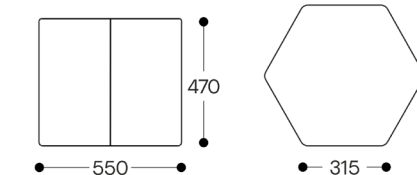

### Warranty:

10 Years

CORNER SEAT WITH BACK (LEFT AND RIGHT SIDED)

STRAIGHT SEAT

TRAPEZOID OTTOMAN

PARALLELOGRAM OTTOMAN (LEFT AND RIGHT SIDED)

TRIANGLE OTTOMAN

HEXAGON TABLE

\*Dimensions (+/-10mm)