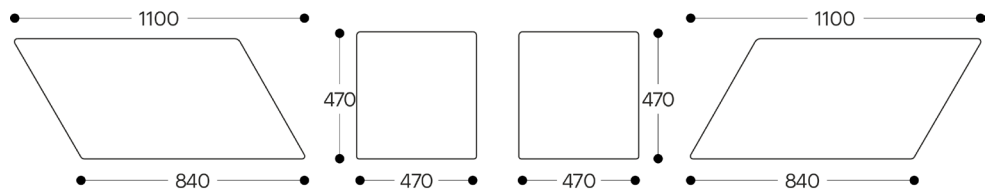

### Warranty:

10 Years

CORNER SEAT WITH BACK (LEFT AND RIGHT SIDED)

STRAIGHT SEAT

TRAPEZOID OTTOMAN

PARALLELOGRAM OTTOMAN (LEFT AND RIGHT SIDED)

TRIANGLE OTTOMAN

HEXAGON TABLE

\*Dimensions (+/-10mm)