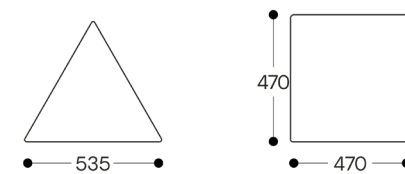

### Warranty:

10 Years

CORNER SEAT WITH BACK (LEFT AND RIGHT SIDED)

STRAIGHT SEAT

TRAPEZOID OTTOMAN

PARALLELOGRAM OTTOMAN (LEFT AND RIGHT SIDED)

TRIANGLE OTTOMAN

HEXAGON TABLE

\*Dimensions (+/-10mm)