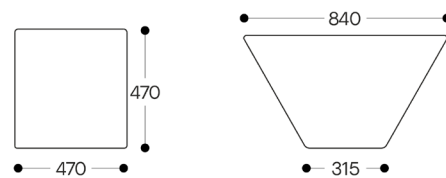

### Warranty:

10 Years

CORNER SEAT WITH BACK (LEFT AND RIGHT SIDED)

STRAIGHT SEAT

TRAPEZOID OTTOMAN

PARALLELOGRAM OTTOMAN (LEFT AND RIGHT SIDED)

TRIANGLE OTTOMAN

HEXAGON TABLE

\*Dimensions (+/-10mm)