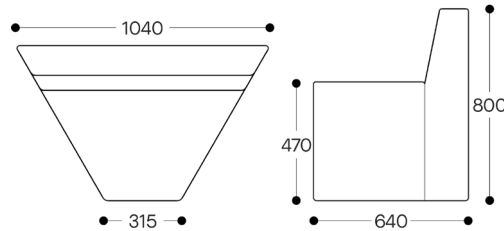

### Warranty:

10 Years

CORNER SEAT WITH BACK (LEFT AND RIGHT SIDED)

STRAIGHT SEAT

TRAPEZOID OTTOMAN

PARALLELOGRAM OTTOMAN (LEFT AND RIGHT SIDED)

TRIANGLE OTTOMAN

HEXAGON TABLE

\*Dimensions (+/-10mm)