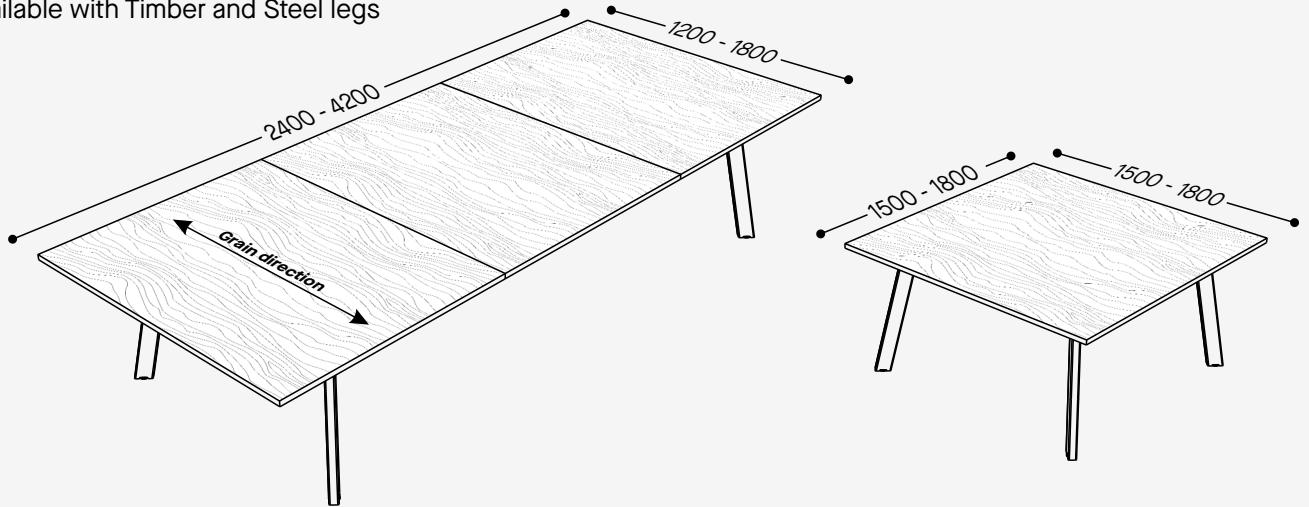

### Warranty:

- 10 Years

Height: 720mm

Height: 1050mm

## DIMENSIONS

### 1050H

Available with Steel legs only

NOTE: Tables length from 2400mm to 3600mm results in two-piece top. Tables length from 3610mm to 4200mm results in three-piece top. Some size options available with one-piece top. Some size options may not be available with veneer tops. If width is greater than 1500mm then maximum length is 3900mm.