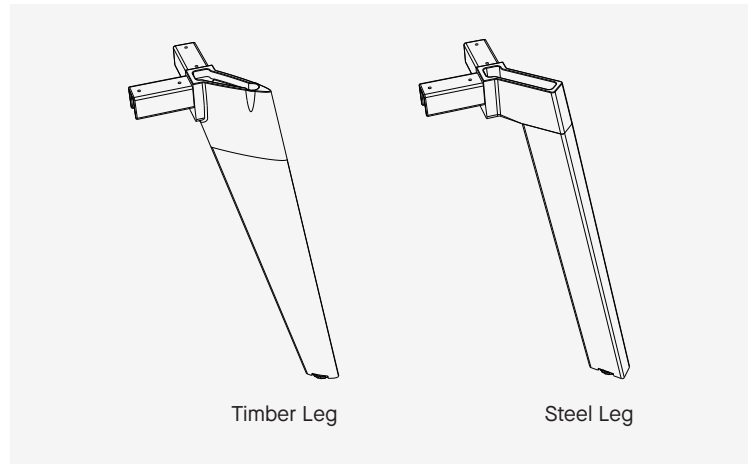

Height: 720mm