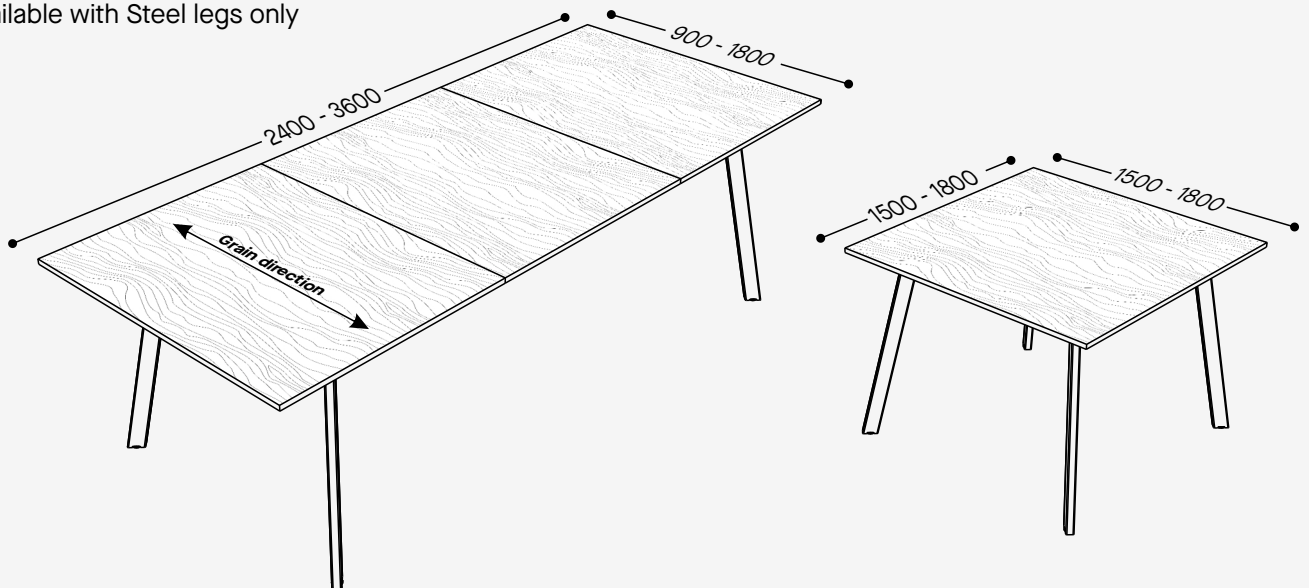

## DIMENSIONS

### 1050H

Available with Steel legs only

NOTE: Tables length from 2400mm to 3600mm results in two-piece top. Tables length from 3610mm to 4200mm results in three-piece top. Some size options available with one-piece top. Some size options may not be available with veneer tops. If width is greater than 1500mm then maximum length is 3900mm.