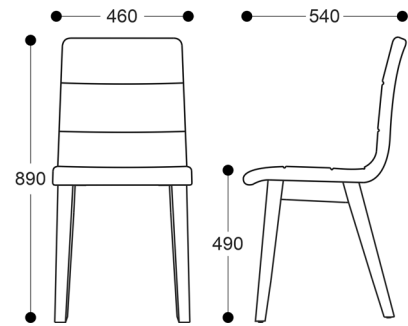

FLOW 4 STAR CASTOR

*Dimensions (+/-10mm)