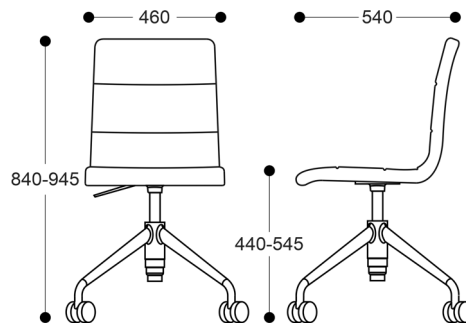

FLOW 4 STAR CASTOR

*Dimensions (+/-10mm)