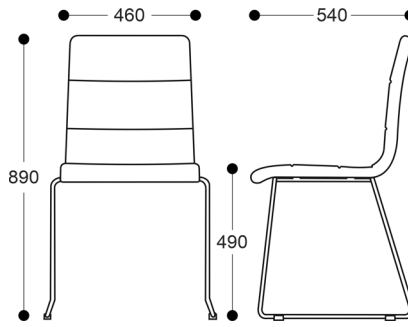

FLOW SLED BASE