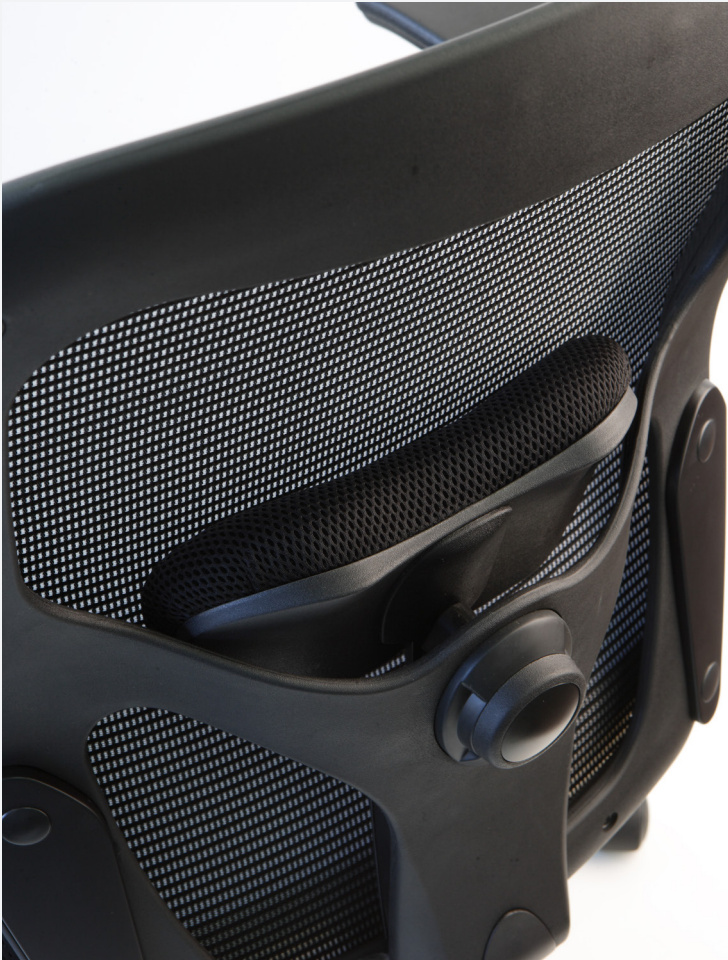

Eclipse

workspace
commercial furniture

Eclipse

This roomy, comfortable chair has all the features - contemporary styling, a ventilated mesh back with two way lumbar support, lockable, synchronised seat and back movement, and fully adjustable, supportive arms.

Eclipse is available in black fabric with the standard black base. Other fabrics can be selected from our wide range.

SPECIFICATIONS

Range	Eclipse Task Chair Eclipse Drafting Chair
Features	Five tilt lock positions Torsion Bar controlled tilting Synchro mechanism Fixed height or adjustable height versions available Gas height adjustment
Arms	Two way adjustable lumbar support Three way adjustable arms (height, width, rotation) With or without arms
Upholstery	Black fabric (standard) Black back mesh (standard) Also available in a wide range of fabric, leather or vinyl
Base	Black nylon (standard) Polished aluminium available on request
Warranty	10 years