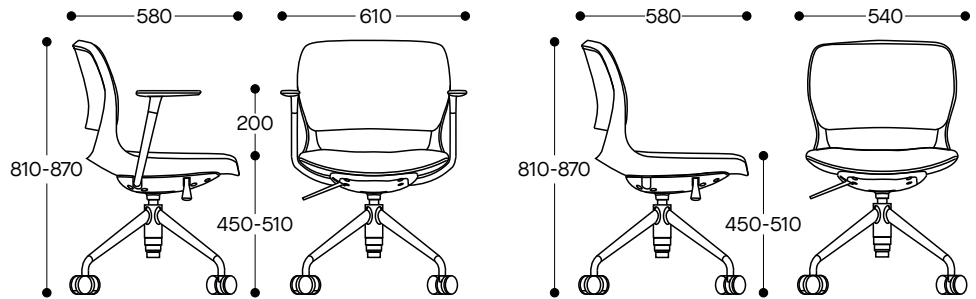

SPECIFICATIONS

Range:

- Sled base chair
- 4 leg chair with castors
- 4 star base chair with castors
- Education chair on castors with tablet
- Beam seat with up to 5 chairs

Options:

With or Without arms (beam seat option has no arms)

Features:

- Ergonomic back and seat for enhanced comfort
- Distinctive open lumbar design
- Multiple base options offers versatility
- 4-Star base option is height adjustable

Finishes:

Black Metal frame and black polypropylene shell
Available in a wide range of fabric, leather or vinyl

Warranty:

10 years

DIMENSIONS

Sled base chair

4 leg chair with castors

4 star base chair with castors

Education chair on castors with tablet

*Dimensions (+/-10mm)

DIMENSIONS (contd.)

Beam with 2 Seats

Beam with 2 Seats and Side table

Beam with 3 Seats

Beam with 4 Seats

Beam with 5 Seats

*Dimensions (+/-10mm)

workspace
commercial furniture