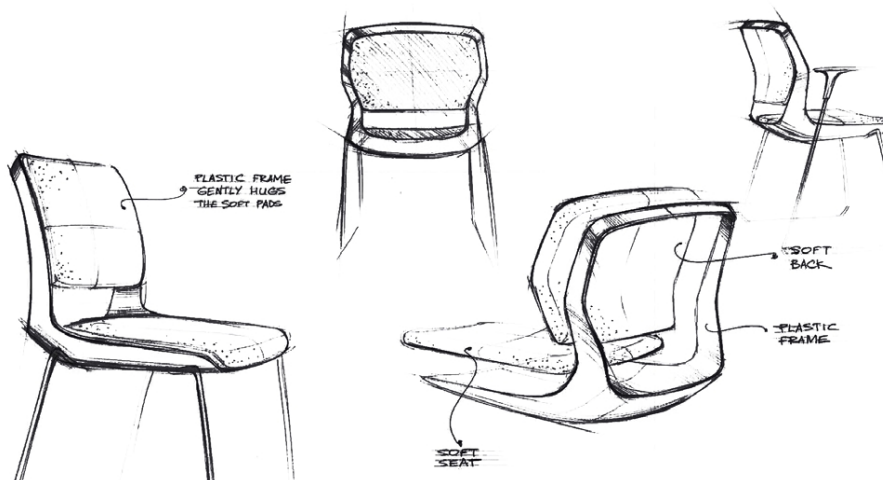

SPECIFICATIONS

Range:

- Sled base chair
- 4 leg chair with castors
- 4 star base chair with castors
- Education chair on castors with tablet
- Beam seat with up to 5 chairs

Options:

With or Without arms (beam seat option has no arms)

Features:

- Ergonomic back and seat for enhanced comfort
- Distinctive open lumbar design
- Multiple base options offers versatility
- 4-Star base option is height adjustable

Finishes:

Black Metal frame and black polypropylene shell
Available in a wide range of fabric, leather or vinyl

Warranty:

10 years

DIMENSIONS

Sled base chair

4 leg chair with castors

4 star base chair with castors

Education chair on castors with tablet

*Dimensions (+/-10mm)

DIMENSIONS (contd.)

Beam with 2 Seats

Beam with 2 Seats and Side table

Beam with 3 Seats

Beam with 4 Seats

Beam with 5 Seats

*Dimensions (+/-10mm)

workspace
commercial furniture