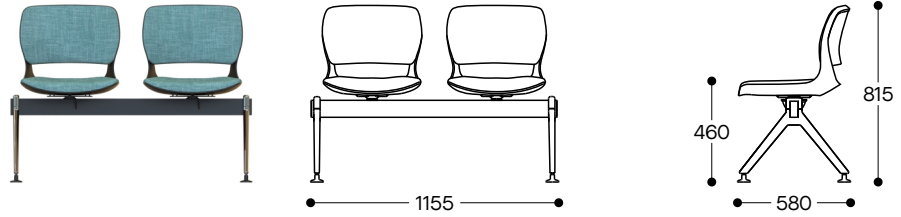

SPECIFICATIONS

Range:

- Sled base chair
- 4 leg chair with castors
- 4 star base chair with castors
- Education chair on castors with tablet
- Beam seat with up to 5 chairs

Options:

With or Without arms (beam seat option has no arms)

Features:

- Ergonomic back and seat for enhanced comfort
- Distinctive open lumbar design
- Multiple base options offers versatility
- 4-Star base option is height adjustable

Finishes:

Black Metal frame and black polypropylene shell
Available in a wide range of fabric, leather or vinyl

Warranty:

10 years

DIMENSIONS

Sled base chair

4 leg chair with castors

4 star base chair with castors

Education chair on castors with tablet

*Dimensions (+/-10mm)

DIMENSIONS (contd.)

Beam with 2 Seats

Beam with 2 Seats and Side table

Beam with 3 Seats

Beam with 4 Seats

Beam with 5 Seats

*Dimensions (+/-10mm)

workspace
commercial furniture