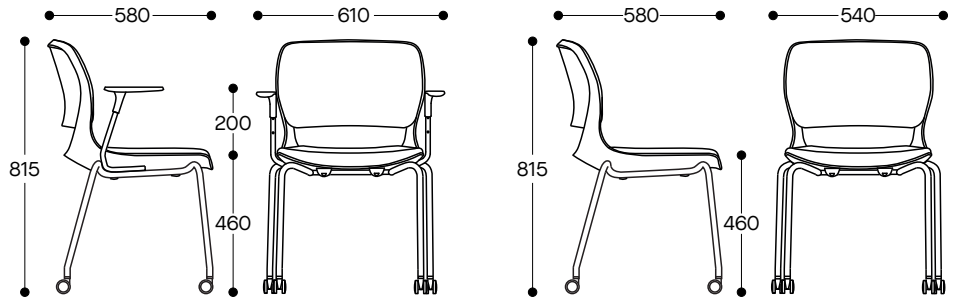

SPECIFICATIONS

Range:

- Sled base chair
- 4 leg chair with castors
- 4 star base chair with castors
- Education chair on castors with tablet
- Beam seat with up to 5 chairs

Options:

With or Without arms (beam seat option has no arms)

Features:

- Ergonomic back and seat for enhanced comfort
- Distinctive open lumbar design
- Multiple base options offers versatility
- 4-Star base option is height adjustable

Finishes:

Black Metal frame and black polypropylene shell
Available in a wide range of fabric, leather or vinyl

Warranty:

10 years

DIMENSIONS

Sled base chair

4 leg chair with castors

4 star base chair with castors

Education chair on castors with tablet

*Dimensions (+/-10mm)

DIMENSIONS (contd.)

Beam with 2 Seats

Beam with 2 Seats and Side table

Beam with 3 Seats

Beam with 4 Seats

Beam with 5 Seats

*Dimensions (+/-10mm)

workspace
commercial furniture