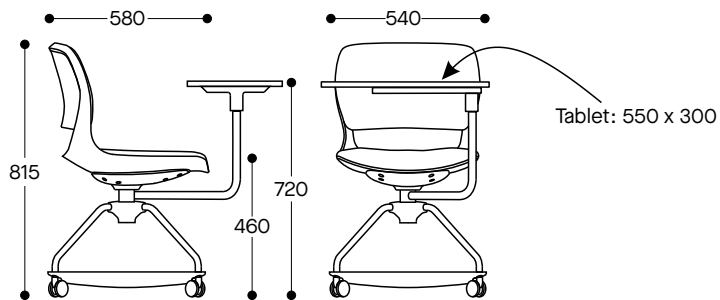

Warranty:

10 years

DIMENSIONS

Sled base chair

4 leg chair with castors

4 star base chair with castors

Education chair on castors with tablet

*Dimensions (+/-10mm)

DIMENSIONS (contd.)

Beam with 2 Seats

Beam with 2 Seats and Side table

Beam with 3 Seats

Beam with 4 Seats

Beam with 5 Seats

*Dimensions (+/-10mm)

workspace
commercial furniture