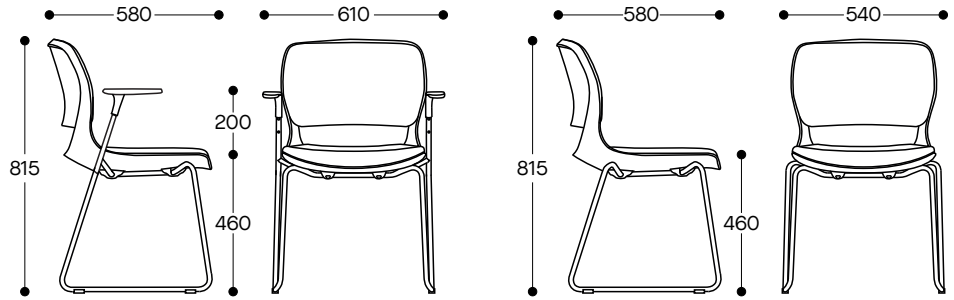

SPECIFICATIONS

Range:

- Sled base chair
- 4 leg chair with castors
- 4 star base chair with castors
- Education chair on castors with tablet
- Beam seat with up to 5 chairs

Options:

With or Without arms (beam seat option has no arms)

Features:

- Ergonomic back and seat for enhanced comfort
- Distinctive open lumbar design
- Multiple base options offers versatility
- 4-Star base option is height adjustable

Finishes:

Black Metal frame and black polypropylene shell
Available in a wide range of fabric, leather or vinyl

Warranty:

10 years

DIMENSIONS

Sled base chair

4 leg chair with castors

4 star base chair with castors

Education chair on castors with tablet

*Dimensions (+/-10mm)

DIMENSIONS (contd.)

Beam with 2 Seats

Beam with 2 Seats and Side table

Beam with 3 Seats

Beam with 4 Seats

Beam with 5 Seats

*Dimensions (+/-10mm)

workspace
commercial furniture