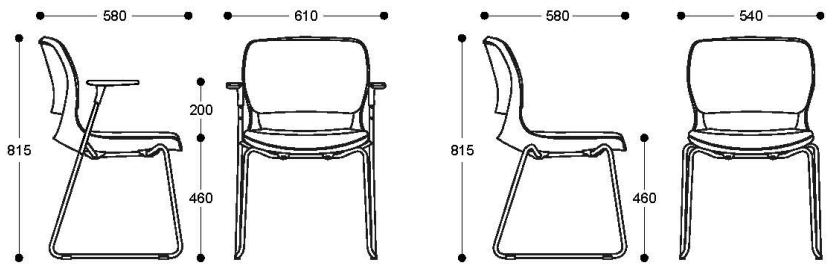

SPECIFICATIONS

Range:

- Sled base chair
- 4 leg chair with castors
- 4 star base chair with castors
- Education chair on castors with tablet

Options:

- With or without arms

Features:

- Inner structure of back cushion fits closely to human body curve
- Distinctive open lumbar design contoured for comfort
- Multi-functional base options to fit easily into diverse environments
- 4-Star base option only height adjustable

COZY 4 STAR BASE ON CASTORS

COZY STUDENT EDUCATION CHAIR

*Dimensions (+/-10mm)