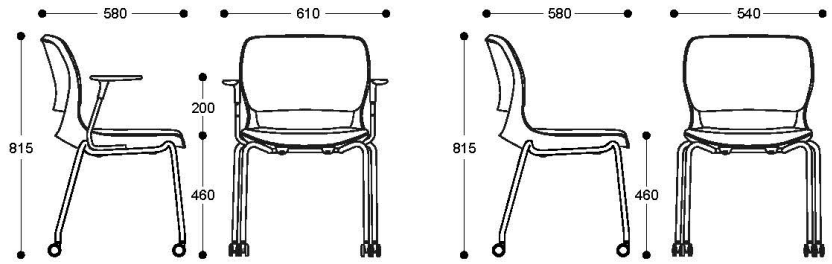

COZY 4 LEG CHAIR ON CASTORS