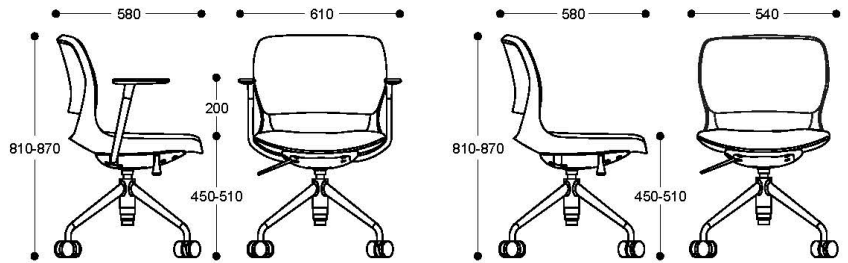

SPECIFICATIONS

Range:

- Sled base chair
- 4 leg chair with castors
- 4 star base chair with castors
- Education chair on castors with tablet

Options:

- With or without arms

Features:

- Inner structure of back cushion fits closely to human body curve
- Distinctive open lumbar design contoured for comfort
- Multi-functional base options to fit easily into diverse environments
- 4-Star base option only height adjustable

COZY 4 STAR BASE ON CASTORS

COZY STUDENT EDUCATION CHAIR

*Dimensions (+/-10mm)