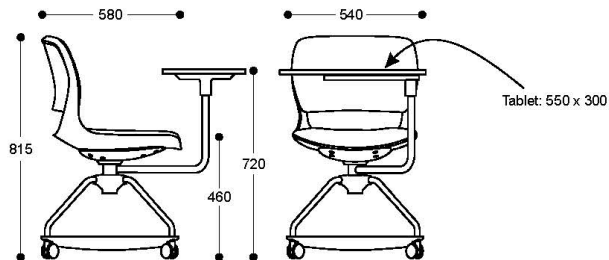

SPECIFICATIONS

Range:

- Sled base chair
- 4 leg chair with castors
- 4 star base chair with castors
- Education chair on castors with tablet

Options:

- With or without arms

Features:

- Inner structure of back cushion fits closely to human body curve
- Distinctive open lumbar design contoured for comfort
- Multi-functional base options to fit easily into diverse environments
- 4-Star base option only height adjustable

COZY 4 STAR BASE ON CASTORS

COZY STUDENT EDUCATION CHAIR

*Dimensions (+/-10mm)