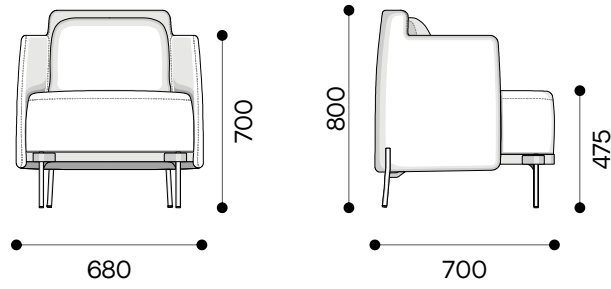

COVE CHAIR WITHOUT ARMS

COVE HIGH-BACK ARM CHAIR

COVE LOUNGE

*Dimensions (+/-10mm)

workspace
commercial furniture

SYDNEY — MELBOURNE — ADELAIDE — CANBERRA — BRISBANE

www.workspace.com.au