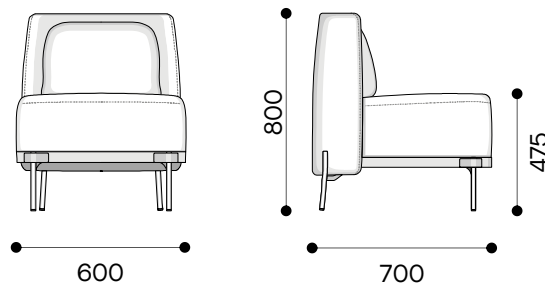

COVE CHAIR WITHOUT ARMS

COVE HIGH-BACK ARM CHAIR

COVE LOUNGE

*Dimensions (+/-10mm)

workspace
commercial furniture

SYDNEY — MELBOURNE — ADELAIDE — CANBERRA — BRISBANE

www.workspace.com.au