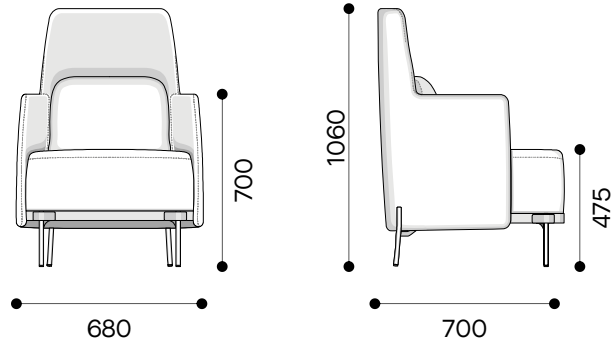

COVE CHAIR WITHOUT ARMS

COVE HIGH-BACK ARM CHAIR

COVE LOUNGE

*Dimensions (+/-10mm)

workspace
commercial furniture

SYDNEY — MELBOURNE — ADELAIDE — CANBERRA — BRISBANE

www.workspace.com.au