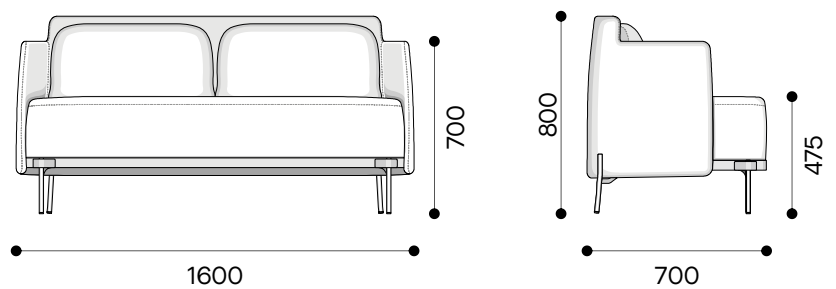

COVE CHAIR WITHOUT ARMS

COVE HIGH-BACK ARM CHAIR

COVE LOUNGE

*Dimensions (+/-10mm)

workspace
commercial furniture

SYDNEY — MELBOURNE — ADELAIDE — CANBERRA — BRISBANE

www.workspace.com.au