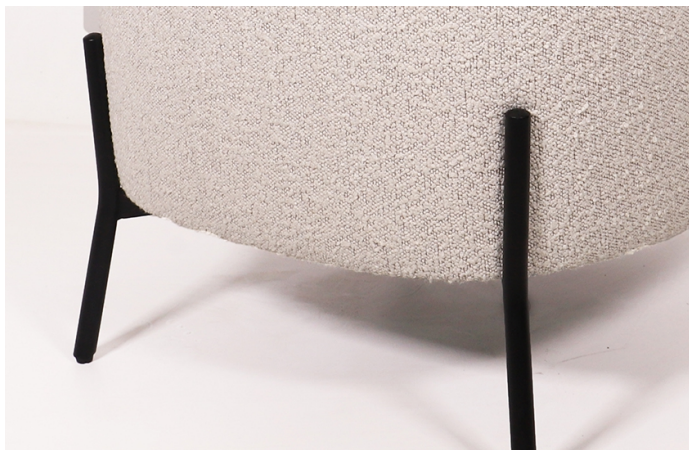

workspace
commercial furniture

Make ———— Space ———— Work

Cove Lounge

SYDNEY ———— MELBOURNE ———— ADELAIDE ———— CANBERRA ———— BRISBANE

www.workspace.com.au

Cove Lounge

Visually light but with a strong personality, Cove is our contemporary offering for lounge seating in any commercial or residential lounge setting. Its slim armrests, loose back cushions and soft, curvy shape take comfort and style to a whole new level.

The whole range comprising of sofas and armchairs is customisable in a wide range of fabric or leather and contrasting stitching if desired.

SPECIFICATIONS

Range:

Cove Arm Chair
Cove Chair without Arms
Cove High Back Arm Chair
Cove Lounge

Features:

Indoor use only
Loose back cushion attached with velcro
100% designed exclusively for Workspace Commercial Furniture
High quality Foams and Fabrics
Contemporary style suitable for any application

Frame Options:

Black powder coated steel base as standard
Timber and Steel Construction

Upholstery:

Fully Upholstered
Available in a wide range of fabric, leather or vinyl

Warranty:

10 years

DIMENSIONS

COVE ARM CHAIR