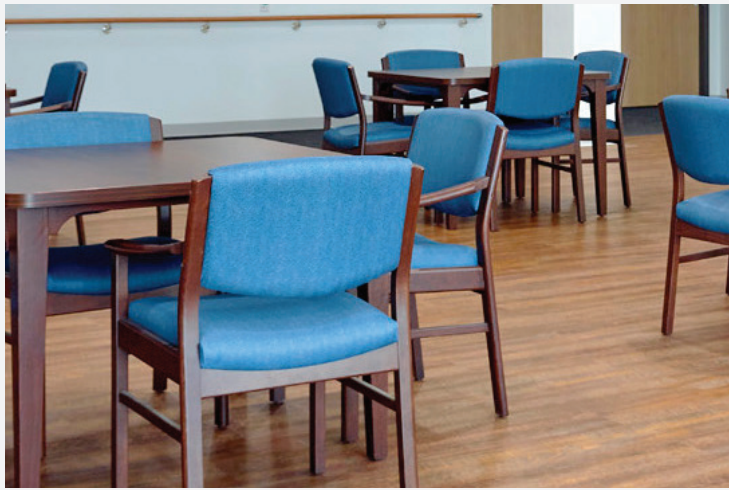

# Cleland

The Cleland Timber Chair is another one of our traditionally joined, solid timber dining/visitor chairs. Due to its traditional form and extremely durable construction, the Cleland Timber Chair is a common favourite for aged care, hospitals and meeting areas.

Cleland is available with supportive contoured arms or without and it also meets all the required criteria of seating postures for aged care requirements.

Upholstered with premium foam and available in clear or stained finishes with 2 pac clear laquers applied.

## SPECIFICATIONS

Features	Solid European Beech construction Foam over webbing in seat for extra comfort Floor protecting glides
Options	Available with or without arms
Finishes	Clear or stain finish with 2 pac clear laquers
Upholstery	Available in a wide range of fabric, leather or vinyl
Warranty	10 years