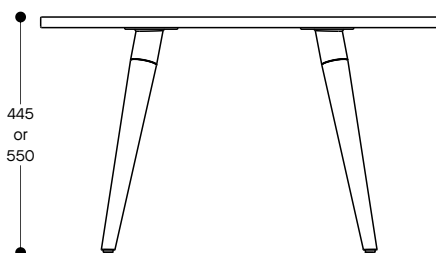

Break, exclusive to Workspace, is the flexible range to compliment your space.

Features:

- Coffee table or side table
- Solid American White Ash timber leg as standard
- Clear polish
- Black powder coated brackets as standard
- Pre-finished laminate or White Ash veneer tops as standard

Options:

- Round, oval, square or rectangle tops
- Round or square tapered legs
- Three or four legged options
- Two height options: 445mm or 550mm
- Choice of stain
- Choice of laminate or veneer tops

Warranty:

10 years

Dimensions:

Diameter
500-1000

Round

1000-1200

Oval

Side length
500-1000