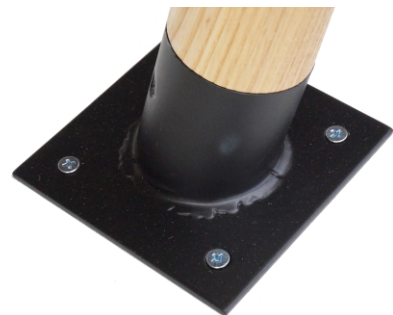

Break Dining Table

On the back of the successful Break occasional table range comes the Break dining table. Harnessing the popular features of its little sibling, the dining table features solid American white ash legs in both tapered round and tapered square profiles.

The leg is mounted to the table top with the signature black powder coated mounting bracket that provides a distinctive transition to the top (custom colour options available upon request).

The dining table tops are available as square or round in veneer or pre-finished board with custom options also available on request. The break dining table is a versatile option for any space.

Features:

- Solid American White Ash timber leg as standard
- Clear polish
- Black powder coated brackets as standard
- Pre-finished laminate or White Ash veneer tops as standard

Options:

- Round or square tops
- Round or square tapered legs
- Choice of stain
- Choice of laminate or veneer tops

Warranty:

10 years

Dimensions: