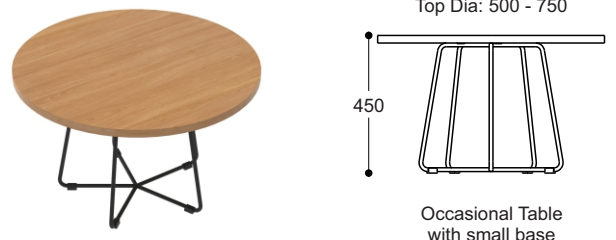

SPECIFICATIONS

Range

- High Bar Table
- High Bar Stool (plywood, melamine, laminate or upholstered seat options)
- Low Stool (Ply seat or upholstered seat)
- Occasional Tables
- Coffee Tables (round, oval or rectangle)

Features

- Steel rod frame (12mm)
- Pre-finished board or veneer tops to tables
- Specialised bag hook on high bar table
- Hard wearing glides

Options

- Upholstery: Available in a wide range of fabric, leather or vinyl.
- Base: Black and Chrome as standard. Other colours available on request.
- Tops: Occasional table tops can be customised to most sizes. Top options include plywood, veneer, melamine and compact laminate.

Warranty

10 Years

DIMENSIONS

High Bar Table

Occasional Table
with small base

Coffee Table
with large base

High Bar Stool

Oval Top Table

Low Stool

Rectangle Top Table

*Dimensions (+/-10mm)