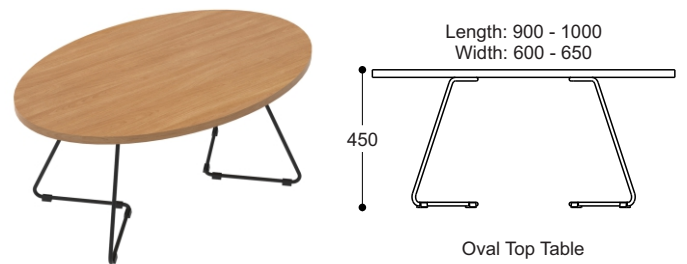

SPECIFICATIONS

Range

- High Bar Table
- High Bar Stool (plywood, melamine, laminate or upholstered seat options)
- Low Stool (Ply seat or upholstered seat)
- Occasional Tables
- Coffee Tables (round, oval or rectangle)

Features

- Steel rod frame (12mm)
- Pre-finished board or veneer tops to tables
- Specialised bag hook on high bar table
- Hard wearing glides

Options

- Upholstery: Available in a wide range of fabric, leather or vinyl.
- Base: Black and Chrome as standard. Other colours available on request.
- Tops: Occasional table tops can be customised to most sizes. Top options include plywood, veneer, melamine and compact laminate.

Warranty

10 Years

DIMENSIONS

High Bar Table

Occasional Table
with small base

Coffee Table
with large base

High Bar Stool

Oval Top Table

Low Stool

Rectangle Top Table

*Dimensions (+/-10mm)