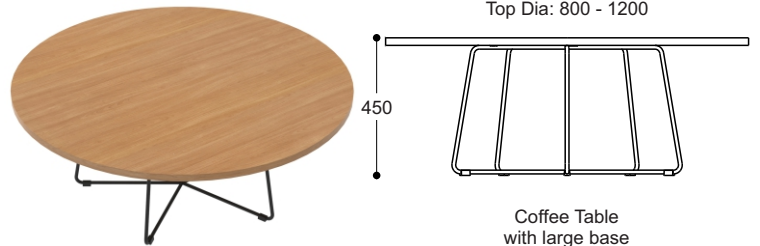

SPECIFICATIONS

Range

- High Bar Table
- High Bar Stool (plywood, melamine, laminate or upholstered seat options)
- Low Stool (Ply seat or upholstered seat)
- Occasional Tables
- Coffee Tables (round, oval or rectangle)

Features

- Steel rod frame (12mm)
- Pre-finished board or veneer tops to tables
- Specialised bag hook on high bar table
- Hard wearing glides

Options

- Upholstery: Available in a wide range of fabric, leather or vinyl.
- Base: Black and Chrome as standard. Other colours available on request.
- Tops: Occasional table tops can be customised to most sizes. Top options include plywood, veneer, melamine and compact laminate.

Warranty

10 Years

DIMENSIONS

High Bar Table

Occasional Table
with small base

Coffee Table
with large base

High Bar Stool

Oval Top Table

Low Stool

Rectangle Top Table

*Dimensions (+/-10mm)