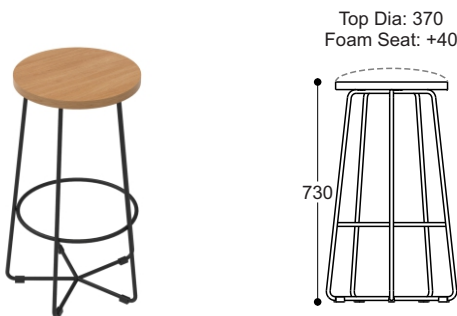

Warranty

10 Years

DIMENSIONS

High Bar Table

Occasional Table
with small base

Coffee Table
with large base

High Bar Stool

Oval Top Table

Low Stool

Rectangle Top Table

*Dimensions (+/-10mm)