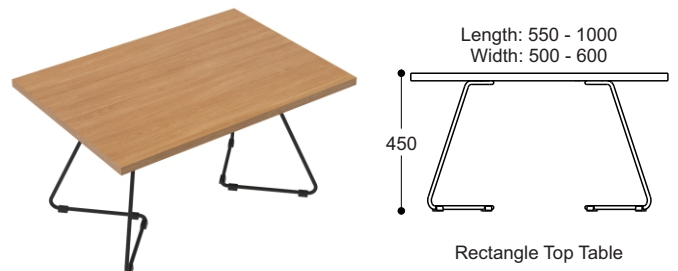

SPECIFICATIONS

Range

- High Bar Table
- High Bar Stool (plywood, melamine, laminate or upholstered seat options)
- Low Stool (Ply seat or upholstered seat)
- Occasional Tables
- Coffee Tables (round, oval or rectangle)

Features

- Steel rod frame (12mm)
- Pre-finished board or veneer tops to tables
- Specialised bag hook on high bar table
- Hard wearing glides

Options

- Upholstery: Available in a wide range of fabric, leather or vinyl.
- Base: Black and Chrome as standard. Other colours available on request.
- Tops: Occasional table tops can be customised to most sizes. Top options include plywood, veneer, melamine and compact laminate.

Warranty

10 Years

DIMENSIONS

High Bar Table

Occasional Table
with small base

Coffee Table
with large base

High Bar Stool

Oval Top Table

Low Stool

Rectangle Top Table

*Dimensions (+/-10mm)