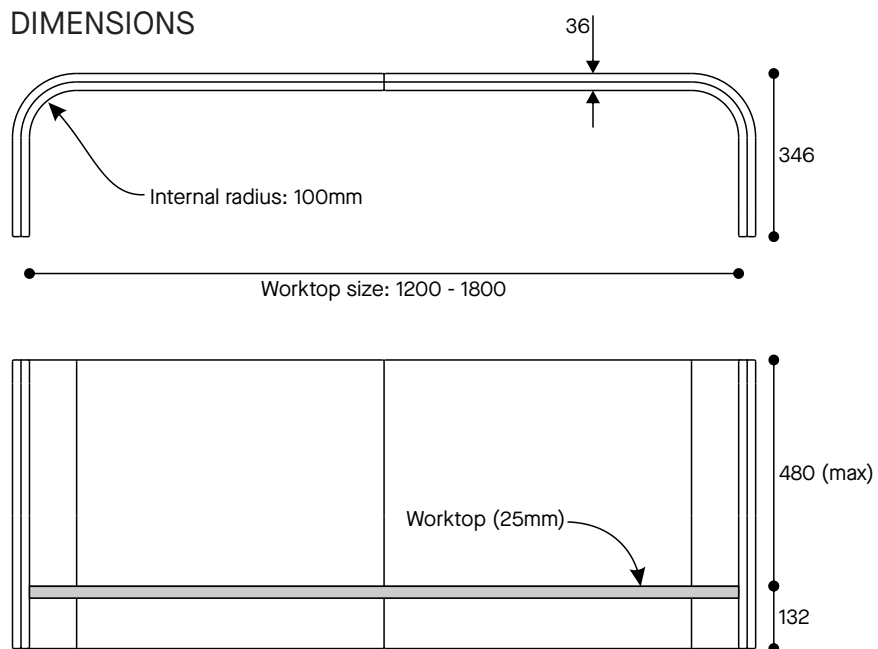

DIMENSIONS

*Dimensions (+/-10mm)