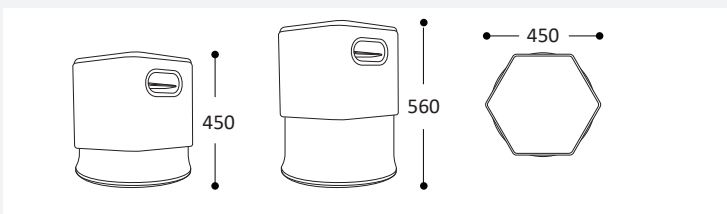

## SPECIFICATIONS

Features	360 degree balance base Gas lift height adjustment
Shell	Polypropylene shell
Base plate	Combination of polypropylene and glass fibre
Finishes	Base: dark grey
	Shell: dark grey
	Seat shell: light grey
	Lift handle: dark grey
Upholstery	Available in a wide range of fabrics, vinyls or leathers
Warranty	5 years