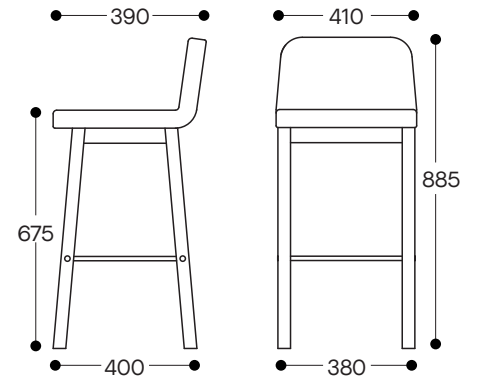

SPECIFICATIONS

Range:

- A-Slim Bar Stool (seat height: 740mm)
- A-Slim Bench Stool (seat height: 675mm)
- A-Slim Chair (seat height: 490mm)

Options:

- No Back
- Low Back
- Upholstery available in a wide range of fabric, leather or vinyl

Timber Finish:

- Clear varnish as standard.
- Stained or painted to client specification on request

Warranty:

- 10 years

A-SLIM BAR STOOL
(seat height 740mm)

Bar Stool with Flat Seat

Bar Stool with Shaped Seat

A-SLIM BENCH STOOL
(seat height 675mm)

Bench Stool with Flat Seat

Bench Stool with Shaped Seat

A-SLIM CHAIR
(seat height 490mm)