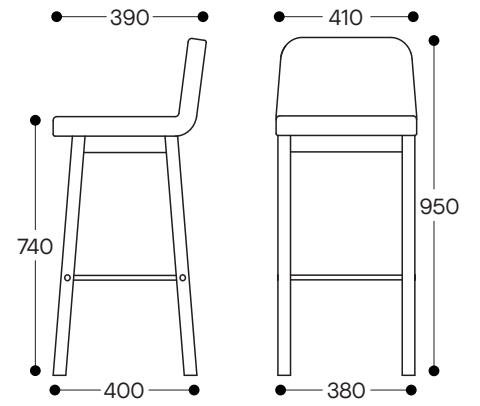

SPECIFICATIONS

Range:

- A-Slim Bar Stool (seat height: 740mm)
- A-Slim Bench Stool (seat height: 675mm)
- A-Slim Chair (seat height: 490mm)

Options:

- No Back
- Low Back
- Upholstery available in a wide range of fabric, leather or vinyl

Timber Finish:

- Clear varnish as standard.
- Stained or painted to client specification on request

Warranty:

- 10 years

A-SLIM BAR STOOL
(seat height 740mm)

Bar Stool with Flat Seat

Bar Stool with Shaped Seat

A-SLIM BENCH STOOL
(seat height 675mm)

Bench Stool with Flat Seat

Bench Stool with Shaped Seat

A-SLIM CHAIR
(seat height 490mm)