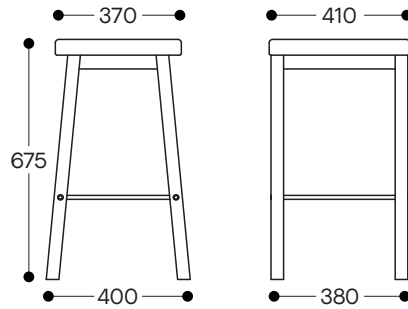

SPECIFICATIONS

Range:

- A-Slim Bar Stool (seat height: 740mm)
- A-Slim Bench Stool (seat height: 675mm)
- A-Slim Chair (seat height: 490mm)

Options:

- No Back
- Low Back
- Upholstery available in a wide range of fabric, leather or vinyl

Timber Finish:

- Clear varnish as standard.
- Stained or painted to client specification on request

Warranty:

- 10 years

A-SLIM BAR STOOL
(seat height 740mm)

Bar Stool with Flat Seat

Bar Stool with Shaped Seat

A-SLIM BENCH STOOL
(seat height 675mm)

Bench Stool with Flat Seat

Bench Stool with Shaped Seat

A-SLIM CHAIR
(seat height 490mm)