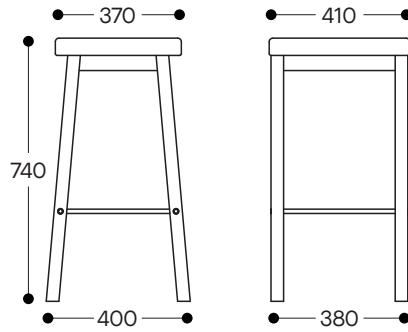

SPECIFICATIONS

Range:

- A-Slim Bar Stool (seat height: 740mm)
- A-Slim Bench Stool (seat height: 675mm)
- A-Slim Chair (seat height: 490mm)

Options:

- No Back
- Low Back
- Upholstery available in a wide range of fabric, leather or vinyl

Timber Finish:

- Clear varnish as standard.
- Stained or painted to client specification on request

Warranty:

- 10 years

A-SLIM BAR STOOL
(seat height 740mm)

Bar Stool with Flat Seat

Bar Stool with Shaped Seat

A-SLIM BENCH STOOL
(seat height 675mm)

Bench Stool with Flat Seat

Bench Stool with Shaped Seat

A-SLIM CHAIR
(seat height 490mm)