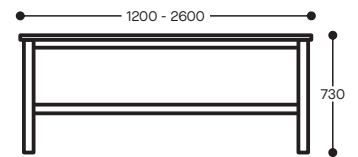

A-Bench Seat

A-Table (525mm overhang)

A-Bench Style Table (25mm overhang)

A-Bar Style Table (25mm overhang)

*Dimensions (+/-10mm)

workspace
commercial furniture

SYDNEY — MELBOURNE — ADELAIDE — CANBERRA — BRISBANE