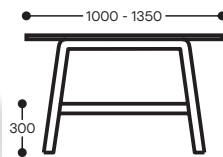

Fully Upholstered. Available in a wide range of fabric, leather or vinyl

Warranty

10 years

DIMENSIONS

A-Chair with Arms

A-Chair no Arms

A-Stool

A-Lounge

A-Bench Seat

A-Table (525mm overhang)

A-Bench Style Table (25mm overhang)

A-Bar Style Table (25mm overhang)

*Dimensions (+/-10mm)

workspace
commercial furniture

SYDNEY — MELBOURNE — ADELAIDE — CANBERRA — BRISBANE