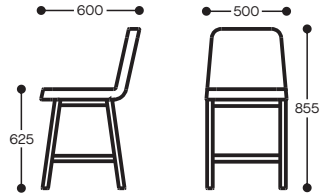

Fully Upholstered. Available in a wide range of fabric, leather or vinyl

Warranty

10 years

DIMENSIONS

A-Chair with Arms

A-Chair no Arms

A-Stool

A-Lounge

A-Bench Seat

A-Table (525mm overhang)

A-Bench Style Table (25mm overhang)

A-Bar Style Table (25mm overhang)

*Dimensions (+/-10mm)

workspace
commercial furniture

SYDNEY — MELBOURNE — ADELAIDE — CANBERRA — BRISBANE