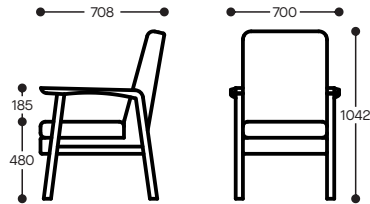

Fully Upholstered. Available in a wide range of fabric, leather or vinyl

Warranty

10 years

DIMENSIONS

A-Chair with Arms

A-Chair no Arms

A-Stool

A-Lounge

A-Bench Seat

A-Table (525mm overhang)

A-Bench Style Table (25mm overhang)

A-Bar Style Table (25mm overhang)

*Dimensions (+/-10mm)

workspace
commercial furniture

SYDNEY — MELBOURNE — ADELAIDE — CANBERRA — BRISBANE