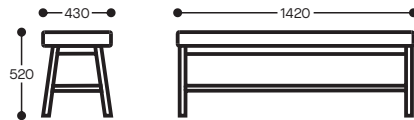

A-Bench Seat

A-Table (525mm overhang)

A-Bench Style Table (25mm overhang)

A-Bar Style Table (25mm overhang)

*Dimensions (+/-10mm)

workspace
commercial furniture

SYDNEY — MELBOURNE — ADELAIDE — CANBERRA — BRISBANE