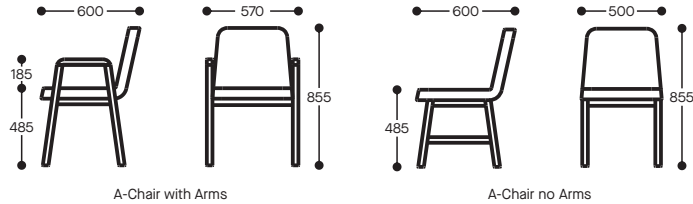

Employing traditional joinery, high-quality foams, and symmetrical geometry, the A-Series combines style with comfort, practicality, and superior quality.

SPECIFICATIONS

Range

| | |
|--------------------------------|-------------------------------------|
| A-Chair (with or without arms) | A-Table (525mm overhang) |
| A-Lounge | A-Bench Style Table (25mm overhang) |
| A-Stool | A-Bar Style Table (25mm overhang) |
| A-Bench Seat | A-Workstation |

Options

- Clear varnish, stained or painted to client specifications
- Table corners are square as standard. Radius available on request
- American White Oak veneer or print/woodgrain prefinished board as standard

Fully Upholstered. Available in a wide range of fabric, leather or vinyl

Warranty

10 years

DIMENSIONS

A-Chair with Arms

A-Chair no Arms

A-Stool

A-Lounge

A-Bench Seat

A-Table (525mm overhang)

A-Bench Style Table (25mm overhang)

A-Bar Style Table (25mm overhang)

*Dimensions (+/-10mm)

workspace
commercial furniture

SYDNEY — MELBOURNE — ADELAIDE — CANBERRA — BRISBANE