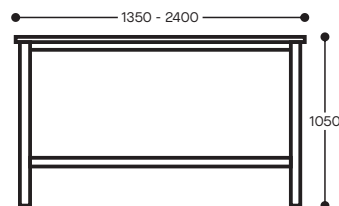

A-Bench Seat

A-Table (525mm overhang)

A-Bench Style Table (25mm overhang)

A-Bar Style Table (25mm overhang)

*Dimensions (+/-10mm)

workspace
commercial furniture

SYDNEY — MELBOURNE — ADELAIDE — CANBERRA — BRISBANE