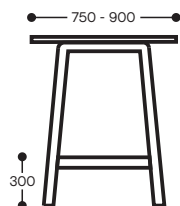

Fully Upholstered. Available in a wide range of fabric, leather or vinyl

Warranty

10 years

DIMENSIONS

A-Chair with Arms

A-Chair no Arms

A-Stool

A-Lounge

A-Bench Seat

A-Table (525mm overhang)

A-Bench Style Table (25mm overhang)

A-Bar Style Table (25mm overhang)

*Dimensions (+/-10mm)

workspace
commercial furniture

SYDNEY — MELBOURNE — ADELAIDE — CANBERRA — BRISBANE