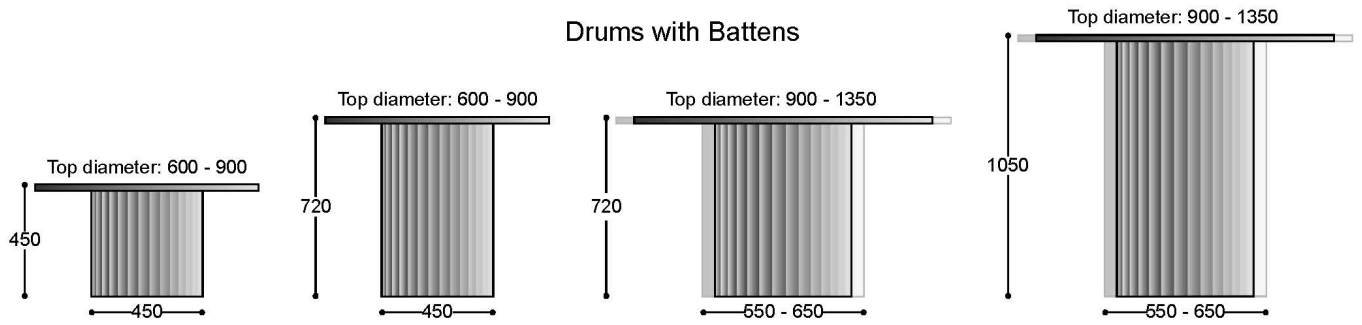

Dimensions

Drums with Battens