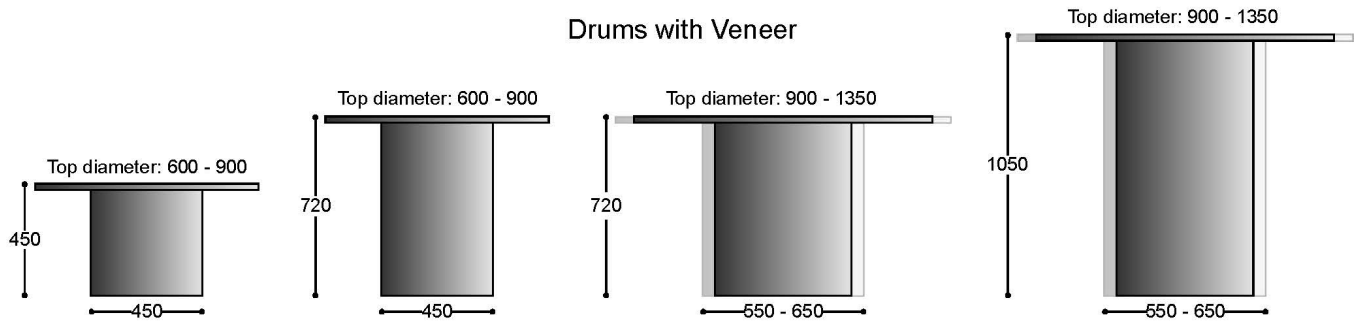

Drums with Veneer