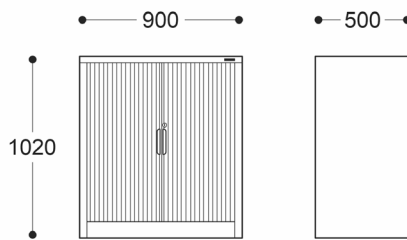

2 Shelf Tambour Unit (1020H)

2 Shelf Tambour Unit (1200H)

5 Shelf Tambour Unit

Hole diameter: 200mm

Planter Box for 3 Pots