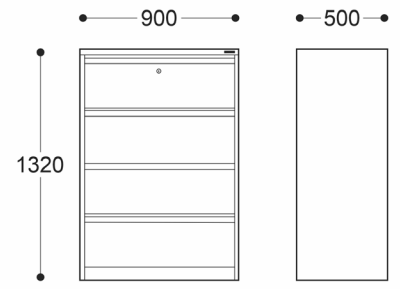

4 Drawer Lateral Filing Cabinet