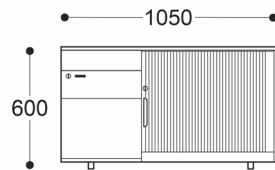

Mobile Pedestal

Mobile Pedestal with Upholstered Seat

3 Drawer Filing Cabinet

4 Drawer Filing Cabinet

Right Hand Mobile Caddy

Left Hand Mobile Caddy

Left Hand Mobile Caddy with Upholstered Seat

1 Shelf Tambour Unit

2 Shelf Tambour Unit (1020H)

2 Shelf Tambour Unit (1200H)

5 Shelf Tambour Unit

Hole diameter: 200mm

Planter Box for 3 Pots