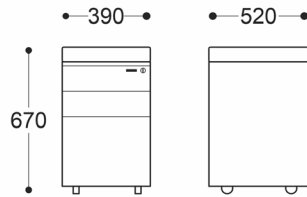

Mobile Pedestal with Upholstered Seat