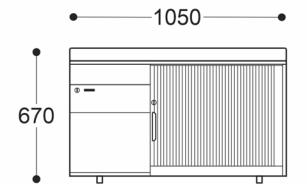

Mobile Pedestal

Mobile Pedestal with Upholstered Seat

3 Drawer Filing Cabinet

4 Drawer Filing Cabinet

Right Hand Mobile Caddy

Left Hand Mobile Caddy

Left Hand Mobile Caddy with Upholstered Seat

1 Shelf Tambour Unit

2 Shelf Tambour Unit (1020H)

2 Shelf Tambour Unit (1200H)

5 Shelf Tambour Unit

Hole diameter: 200mm

Planter Box for 3 Pots