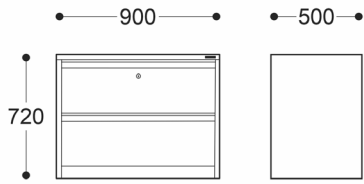

DIMENSIONS

2 Drawer Lateral Filing Cabinet