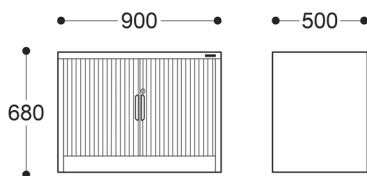

Mobile Pedestal

Mobile Pedestal with Upholstered Seat

3 Drawer Filing Cabinet

4 Drawer Filing Cabinet

Right Hand Mobile Caddy

Left Hand Mobile Caddy

Left Hand Mobile Caddy with Upholstered Seat

1 Shelf Tambour Unit

2 Shelf Tambour Unit (1020H)

2 Shelf Tambour Unit (1200H)

5 Shelf Tambour Unit

Hole diameter: 200mm

Planter Box for 3 Pots