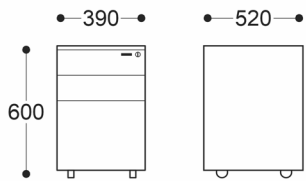

Mobile Pedestal