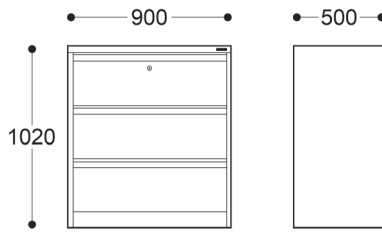

3 Drawer Lateral Filing Cabinet