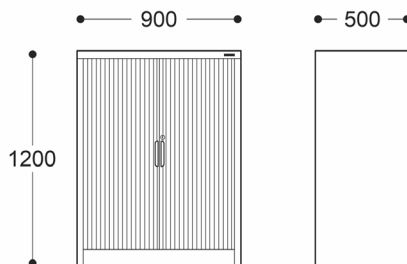

2 Shelf Tambour Unit (1020H)

2 Shelf Tambour Unit (1200H)

5 Shelf Tambour Unit

Hole diameter: 200mm

Planter Box for 3 Pots