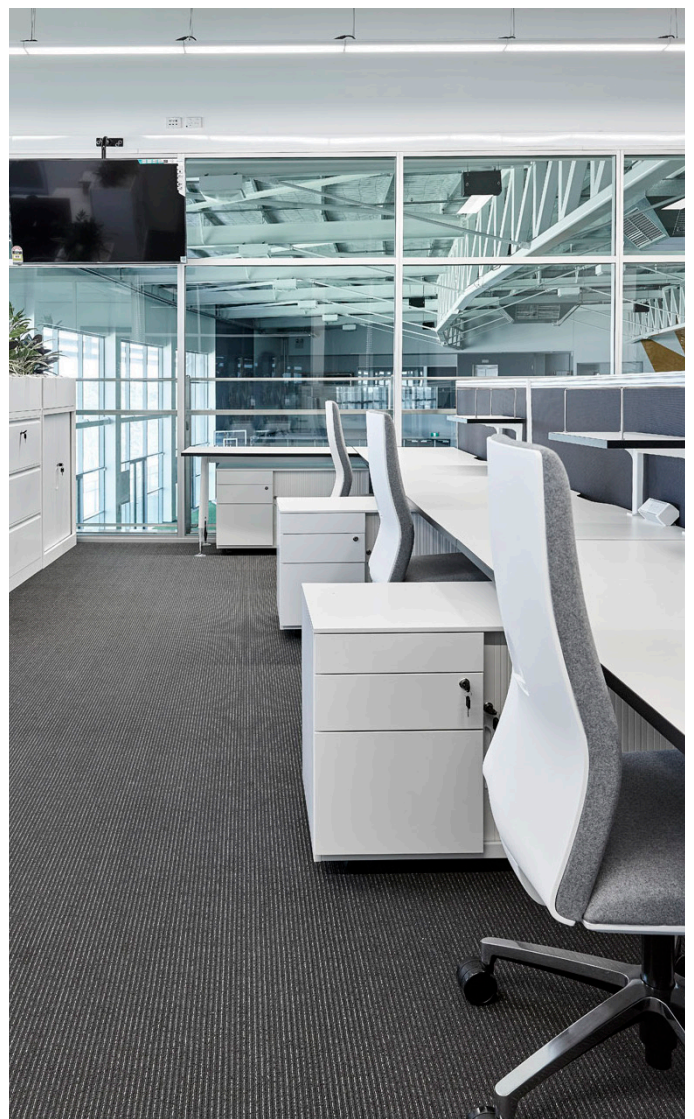

SPECIFICATIONS

Range:

Mobile Pedestal (includes pencil tray and is available with optional upholstered seat)

Mobile Caddy (includes adjustable shelf, pencil tray and is available with optional upholstered seat)

Tambour Units

Lateral File

Filing cabinet

Planter Box

Features:

Fully lockable with anti-tilt mechanism and stainless steel locks

Solid steel construction

Nylon castors (where applicable)