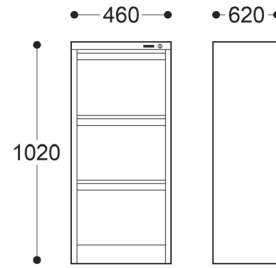

3 Drawer Filing Cabinet