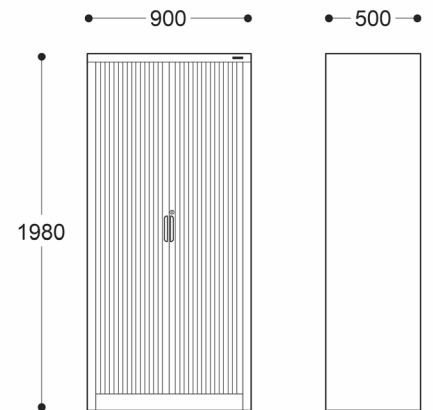

2 Shelf Tambour Unit (1020H)

2 Shelf Tambour Unit (1200H)

5 Shelf Tambour Unit

Hole diameter: 200mm

Planter Box for 3 Pots