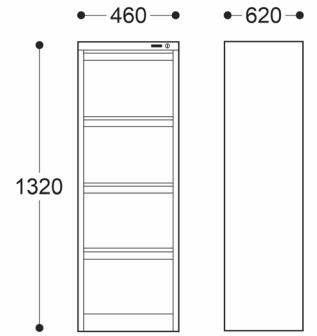

4 Drawer Filing Cabinet