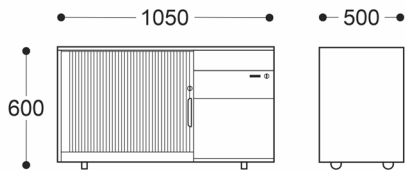

Mobile Pedestal

Mobile Pedestal with Upholstered Seat

3 Drawer Filing Cabinet

4 Drawer Filing Cabinet

Right Hand Mobile Caddy

Left Hand Mobile Caddy

Left Hand Mobile Caddy with Upholstered Seat

1 Shelf Tambour Unit

2 Shelf Tambour Unit (1020H)

2 Shelf Tambour Unit (1200H)

5 Shelf Tambour Unit

Hole diameter: 200mm

Planter Box for 3 Pots