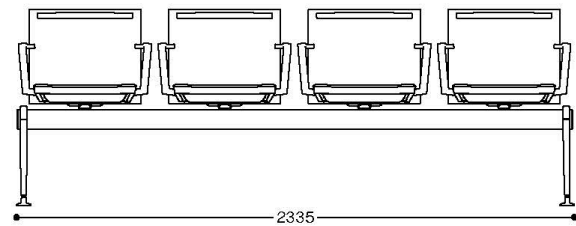

Its backrest, optional arms, structure and base are available in white or black in combination with the polypropylene seat pad available in various colours or upholstered in any of the standard range of Workspace fabrics. It is also available with a writing tablet and chair linking bracket.

SPECIFICATIONS

Range:

Stackable meeting chair
Beam with up to 5 seats

Features:

Stackable 5 high with or without tablet/arm rests
Polypropylene backrest and seat frame
Polypropylene seat pad (option to upholster)
Perforated backrest for ventilation
Built-in handle in backrest for easy handling

10 Years

Dimensions:

Meeting chair with and without arms

Beam with 2 seats

Beam with 2 seats and side table

Beam with 3 seats

Beam with 4 seats

Beam with 5 seats