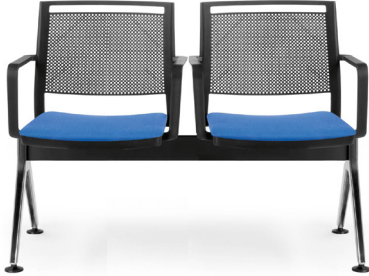

Designed for training and meeting rooms, as well as for breakout areas or even as a workstation visitor chair, the Kool chair designed by Josep Llusca, provides dynamism, versatility, youth and joy to modern offices and facilities.

SPECIFICATIONS

Range:

Stackable meeting chair
Beam with up to 5 seats

Features:

Stackable 5 high with or without tablet/arm rests
Polypropylene backrest and seat frame
Polypropylene seat pad (option to upholster)
Perforated backrest for ventilation
Built-in handle in backrest for easy handling

Colour Options:

Backrest and Seat frame: Black or White
Steel Legs: Black or White
Polypropylene Seat Pad: Black, White, Blue, Green, Orange (Sand and Mocha available as indent only)

Frame Finishes:

Meeting Chair legs are steel as standard
Beam legs are polished aluminium with the option to powder coat
Polypropylene arm rests

10 Years

Dimensions:

Meeting chair with and without arms

Beam with 2 seats

Beam with 2 seats and side table

Beam with 3 seats

Beam with 4 seats

Beam with 5 seats