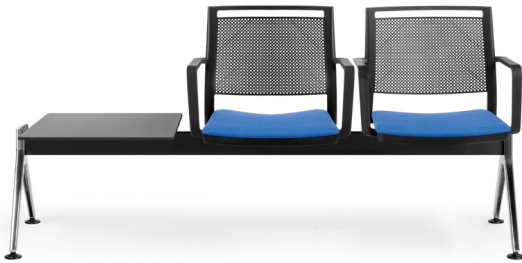

Designed for training and meeting rooms, as well as for breakout areas or even as a workstation visitor chair, the Kool chair designed by Josep Llusca, provides dynamism, versatility, youth and joy to modern offices and facilities.

Its backrest, optional arms, structure and base are available in white or black in combination with the polypropylene seat pad available in various colours or upholstered in any of the standard range of Workspace fabrics. It is also available with a writing tablet and chair linking bracket.

SPECIFICATIONS

Range:

Stackable meeting chair
Beam with up to 5 seats

Features:

Stackable 5 high with or without tablet/arm rests
Polypropylene backrest and seat frame
Polypropylene seat pad (option to upholster)
Perforated backrest for ventilation
Built-in handle in backrest for easy handling

10 Years

Dimensions:

Meeting chair with and without arms

Beam with 2 seats

Beam with 2 seats and side table

Beam with 3 seats

Beam with 4 seats

Beam with 5 seats