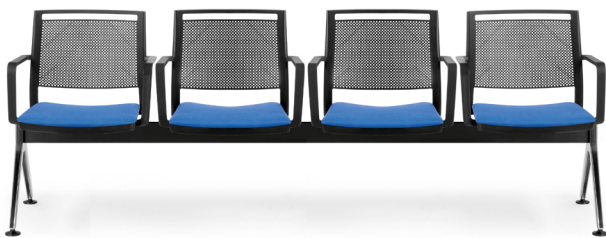

Designed for training and meeting rooms, as well as for breakout areas or even as a workstation visitor chair, the Kool chair designed by Josep Llusca, provides dynamism, versatility, youth and joy to modern offices and facilities.

Its backrest, optional arms, structure and base are available in white or black in combination with the polypropylene seat pad available in various colours or upholstered in any of the standard range of Workspace fabrics. It is also available with a writing tablet and chair linking bracket.

SPECIFICATIONS

Range:

Stackable meeting chair
Beam with up to 5 seats

Features:

Stackable 5 high with or without tablet/arm rests
Polypropylene backrest and seat frame
Polypropylene seat pad (option to upholster)
Perforated backrest for ventilation
Built-in handle in backrest for easy handling

10 Years

Dimensions:

Meeting chair with and without arms

Beam with 2 seats

Beam with 2 seats and side table

Beam with 3 seats

Beam with 4 seats

Beam with 5 seats