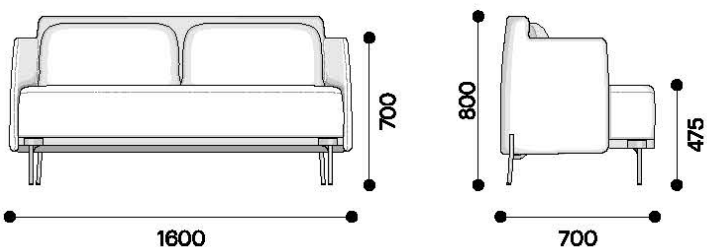

COVE ARMCHAIR WITHOUT ARMRESTS

COVE HIGH-BACK ARM CHAIR

COVE LOUNGE

*Dimensions (+/-10mm)