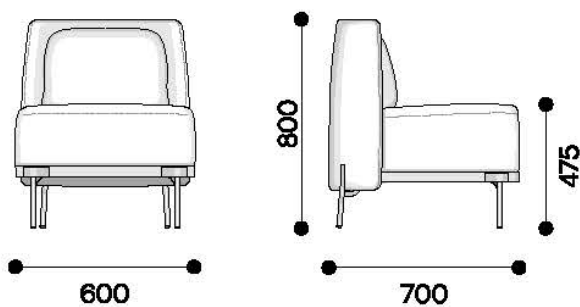

COVE ARMCHAIR WITHOUT ARMRESTS

COVE HIGH-BACK ARM CHAIR

COVE LOUNGE

*Dimensions (+/-10mm)