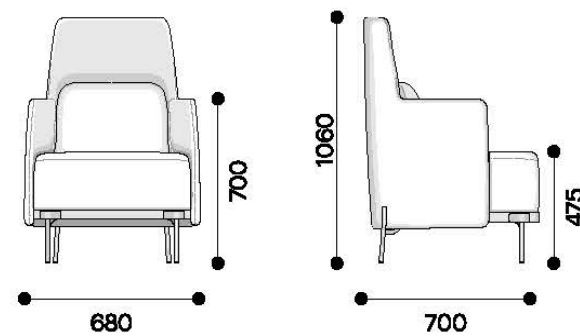

COVE ARMCHAIR WITHOUT ARMRESTS

COVE HIGH-BACK ARM CHAIR

COVE LOUNGE

*Dimensions (+/-10mm)