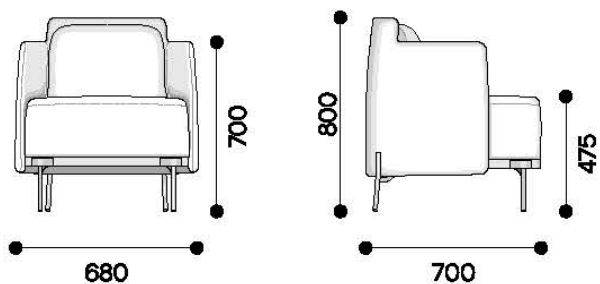

COVE ARMCHAIR WITHOUT ARMRESTS

COVE HIGH-BACK ARM CHAIR

COVE LOUNGE

*Dimensions (+/-10mm)